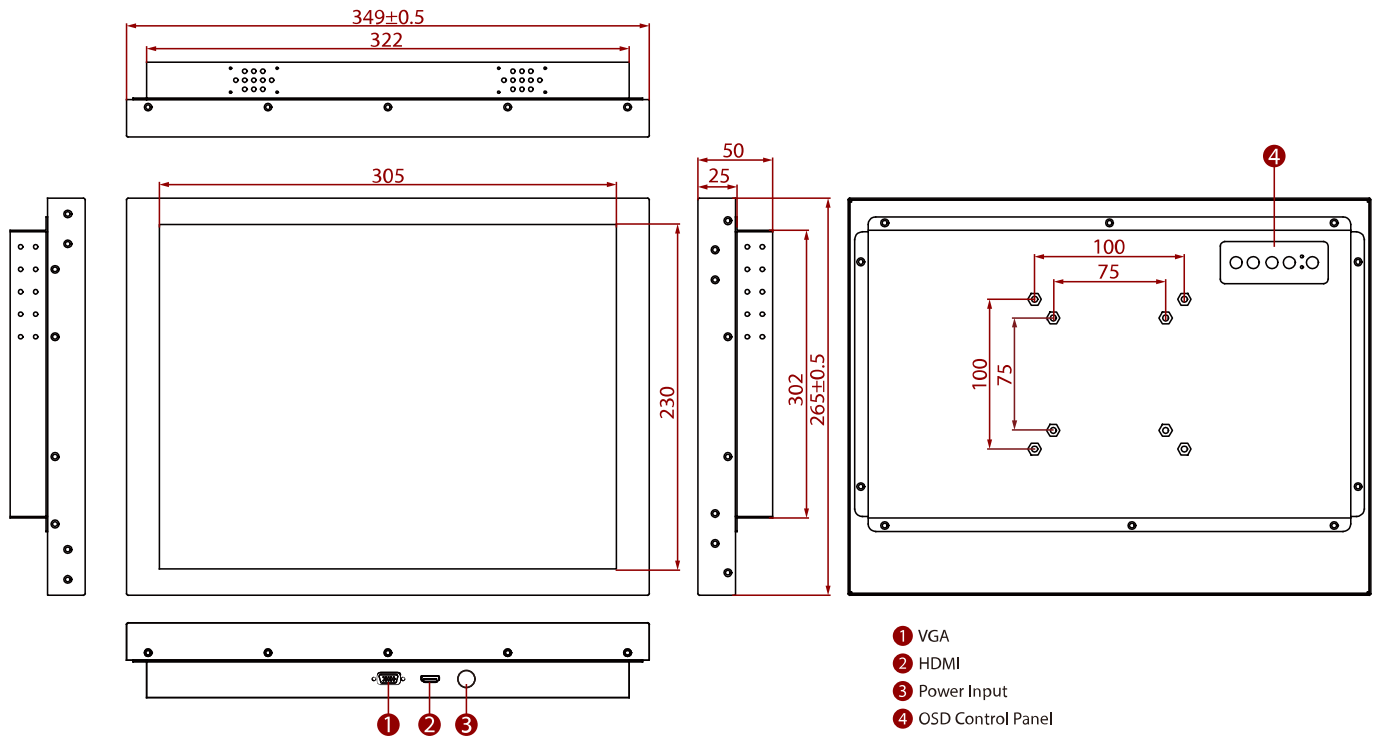

R15L100-CHA3WT

15" Chassis Wide Temperature Display

KEY FEATURES

- 15", 1024 x 768
- VGA and HDMI input
- Chassis
- VESA mount
- Wide temperature -20~60°C

SPECIFICATIONS

Display	
Resolution	1024x768
Contrast Ratio	2500:1
Display Color	16.7M Colors
Active Area	304.1x228.1 mm
Size	15 inches
Panel Brightness	500 nits
View Angles	88,88,88,88
Touch / Glass	Resistive Touch Screen Protection Glass w/o Touch Function (Optional) SAW Touch (Surface Acoustic Wave) (Optional)
Environment	
Operating Humidity	30% to 90% (non-condensing)
Storage Temperature	-25~65°C
Operating Temperature	-20~60°C
Certification	
Certification	CE, FCC
IO Ports	
USB Port	1 x USB for Touch Screen
Video	1 x VGA 1 x HDMI (Optional) 1 x DVI (Optional)
Audio	Audio line in (3.5mm) (Optional) 2 x Speaker (Optional)
Mechanical	
Dimension	349 x 230 x 50 mm
Enclosure	Metal Housing with Aluminum Bezel
Mounting	VESA Mount
Cooling System	Fanless Design
Accessory	
Accessory	1 x VGA cable 1 x HDMI cable 100~240V AC to DC Adapter Power Cord Manual VESA screws(Varies by product)
Optional Accessory	Remote Controller (Optional,Varies by product)
Power	
Power Rating	12V DC input
Control	

DIMENSIONS UNIT:MM

NOTE

1. This is a simplified drawing and some components are not marked in detail.
2. Please contact our sales representative if you need further product information.
3. All specifications are subject to change without prior notice.
4. The product shown in this datasheet is a standard model. For diagrams that contain customized or optional I/O, please contact the Winmate Sales Team for more information.