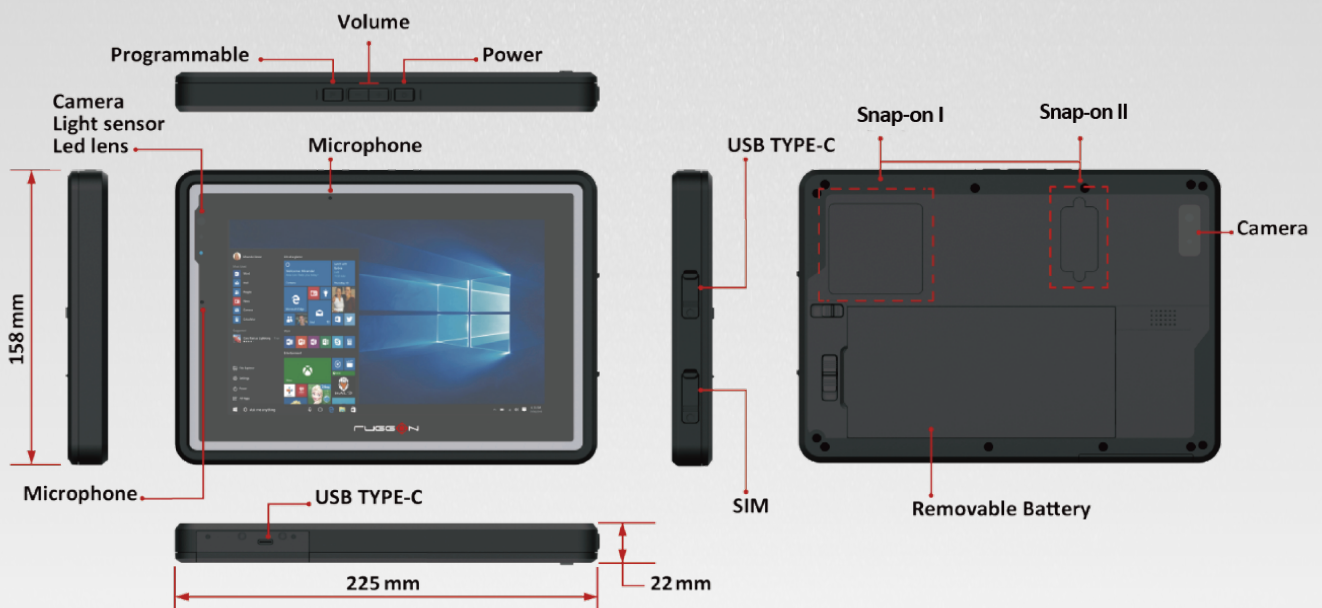

Specifications

System

- Intel® Tiger Lake i5-1145G7E
- 8GB LPDDR4x RAM
- 64 to 512GB M.2 2242 SSD storage
- Windows 10 IoT Enterprise SAC

Display

- 8" (1280 x 800) TFT LCD 1000 nits
- Sunlight readable display supports night mode and stealth mode
- Capacitive 10-point multi-touch supports glove touch, 2mm hard tip stylus
- Gorilla Glass 3
- Optional digitizer

Communication

- Wi-Fi 6, and BT V5.2
- Optional 4G LTE & GNSS

Camera

- 2MP fixed focus front camera
- 8MP auto focus rear camera with LED flash

Control Button

- Power x 1, volume x 2, Programmable button x 1

Expansion Option

- 2x Snap-on connector easy for customization
- Snap-on I : RJ45 + USB-A 2.0 / RJ45 + RS232 / NFC
- Snap-on II : Bridge battery
  (This is required for hot-swappable function)

I/O Interface

- USB 3.1 type C^I x 2
- Micro SIM slot x 2

Security

- Intel® TPM technology

Power

- USB-C AC adapter (65W, 100-240V AC, 50/60Hz)
- Standard battery(3S1P): 10.8V, 2100mAh, 22.7Wh
- Extended battery(3S2P): 10.8V, 4200mAh, 45.4Wh
- Supports fast charging

Rugged Feature

- IP65, MIL-STD-810H and MIL-STD-461G certified
- 4-foot drop resistance

Environmental

- Operating temperature : -20° C to +50° C
- Storage temperature : -30° C to +70° C
- Humidity : 95%, non-condensing

Dimensions & Weight

- 225 x 158 x 22 mm (8.9" x 6.2" x 0.9") (W x H x D)
- 850g (1.87 lbs)^{II}

Software

- DashON, CamON, BioON, RuggOTA

I. USB type C 3.1 Gen 2, support both PD & Alternate Mode.

II. Actual weight varies by configurations and optional accessories