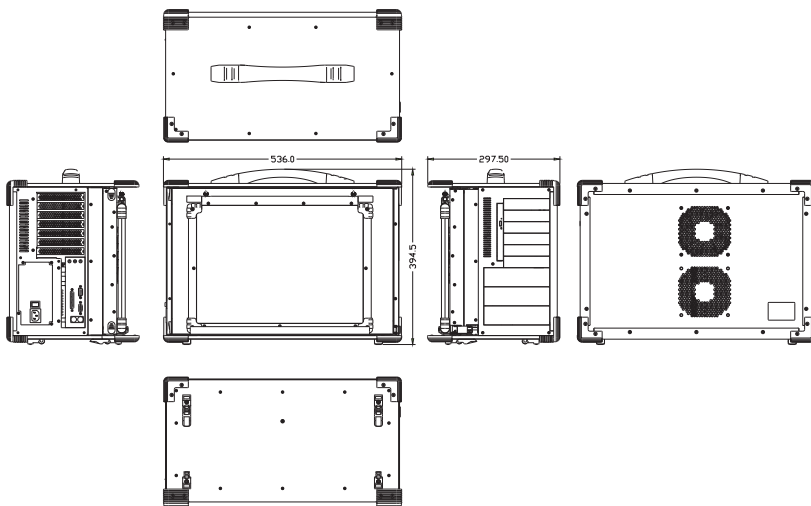

Specification

Model No	ARP692
Construction	Rugged Aluminum Construction with rubber corners
Motherboard	Support standard ATX motherboard
Slot	Offer 7 full-length expansion slots
Display	2x 21.5" LCD display, 1920x 1080 resolution
Drive bay	3x 5.25", 6x 3.5" drive bay, slim DVD-RW
VGA	AD conversion board 1DVI, 1HDMI outputs for 2 screens
KB/MS	Multi-language industrial keyboard with touchpad
Power Supply	PS2 750W, 100~240VAC, Auto switch
Speaker	Built-in amplified 2x 3W speakers
Dimension	536x 394.5x 297.5mm (Wx Hx D)
Weight	18 kgs
Trolley Case	Padded trolley case with wheels

Environmental Factors

	Operating	Non-Operating
Temperature	0°C~50°C	-20°C~60°C
Relative Humidity	10%~90%	10%~95%
Approval	CE, FCC, RoHS	

Features

- All-in-one design multi-screen portable solution
- Built-in 2x 21.5" LCD display, 1920x 1080 resolution
- Support standard ATX motherboard
- Offer 7 full length slots expansion capability
- Creates a stretched desktop with a max. Resolution of 3840x 1080 (2x 1920x 1080)
- Open an application on each display or span one across 2-screens
- Experience surround gaming by expanding supported 3D games
- Industrial Keyboard multi-language with touchpad
- PS2 750W power supply, 100~240VAC
- Offer 3x 5.25", 6x 3.5" drive bay, 1 slim DVD-RW
- Trolley case to manage portable PC with ease

Ordering Information

ARP692-21USAD

2x 21.5" LCD, 1920x 1080, 7 slots for ATX MB, 3x 5.25", 6x 3.5" slim DVD-RW, 750W PSU, 1DVI, 1HDMI interfaces, trolley case

ARP692-21USBD

2x 21.5" LCD, 1920x 1080, 7 slots for ATX MB, 3x 5.25", 6x 3.5" slim DVD-RW, 750W PSU, 2DVI interfaces, trolley case