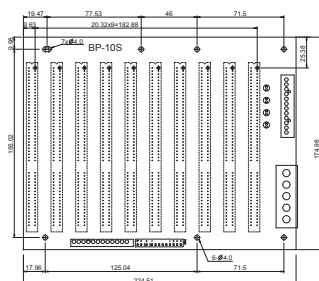

BP-10S-RS-R40

Ordering Information

BP-10S-RS-R40	10-slot backplane with ten ISA slots
PAC-125G	10-slot full-size compact chassis