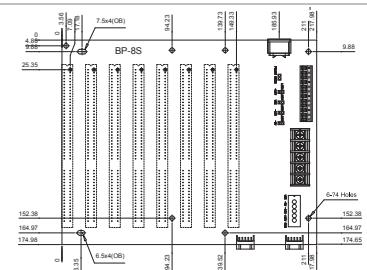

BP-8S-RS-R41

Ordering Information

BP-8S-RS-R41	8-slot backplane with eight ISA slots