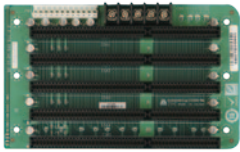

BP-5S-RS-R40

Ordering Information

BP-5S-RS-R40	5-slot backplane with five ISA slots
PR-1500G	5-slot half-size compact chassis