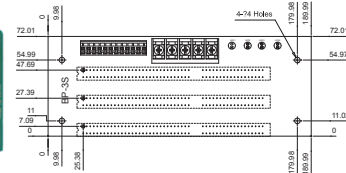

BP-3S-RS-R40

Ordering Information

BP-3S-RS-R40	3-slot backplane with three ISA slots
PAC-53GH	3-slot half-size compact chassis
PR-1300G	3-slot half-size compact chassis