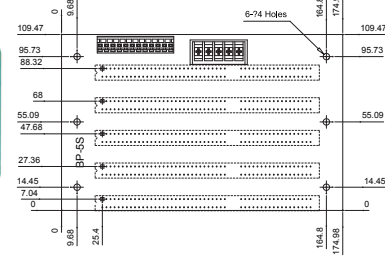

BP-5S-RS-R40

Ordering Information

BP-5S-RS-R40	5-slot backplane with five ISA slots
PR-1500G	5-slot half-size compact chassis