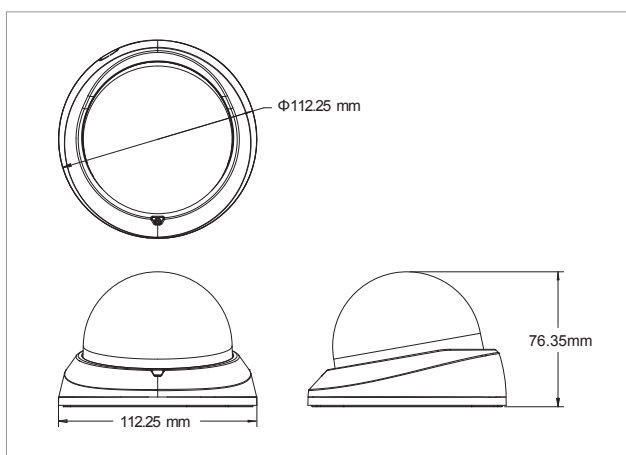

Specifications

Camera General Information

Image Sensor	1/3" 2MP progressive scan CMOS sensor
Minimum Illumination	B/W 0 lux/Color 0.1 lux
Lens	Varifocal (3-10mm, F1.3)
Field of View	Horizontal: 26.4°~79.5° Vertical: 15.7°~43.6° Diagonal: 31.8°~93.1°
Iris Type	DC-iris
Day and Night	YES
IR Distance	Effective up to 15 meter
IR Wavelength	850nm (15 pcs Φ5.0 IR-LED)
IR Control	Smart IR
ICR	YES
WDR	YES (DWDR)
Image Enhance	Brightness, Contrast, Saturation, Sharpness, Backlight compensation, Mirror, Flip, Day/Night, Anti-flicker

Video

Video Compression	H.264/M-JPEG
Video Streaming	Triple streaming H.264 Stream 1/H.264 Stream2/MJPEG Stream 3
Video Resolution	1920x1080 to 320x240
Video Quality	VBR/CBR
Frame Rate	1920x1080 @30 fps 1280x720 @30 fps 720x576 @30 fps 720x480 @30 fps 640x480 @30 fps 320x240 @30 fps

Audio

Audio Streaming	N/A
Audio Compression	N/A
Audio Input	N/A
Audio Output	N/A

Dimension Drawing

Network

Interface	10/100/1000 Mbps Ethernet, RJ-45
Supported Protocols	HTTP, TCP/IP, UDP, RTP, RTSP, FTP, SMTP, DHCP, DNS, DDNS, NTP, uPnP, ONVIF, IPv4/v6
Browser	Internet Explorer (support up to IE 10), Chrome, Firefox, Safari
Security	Multi-level passwords /HTTP encryption

I/O Connector

Audio in/out Port	N/A
D I/O	DIX1, DOx1
RS485	N/A
Micro SD Card Slot	YES
RJ45	YES

Event Management

Event Trigger	Motion detection, DI
Notifications	Trigger alarm output, email/FTP and record video to PC or SD card
Post Recording	YES
Pre Recording	YES

Power

DC/AC	DC 12V terminal block
PoE	YES/IEEE 802.3af

General

Power Consumption	7 W max.
Weight	290g
Dimension	Φ 112.25mm x 76.35mm (H)
Operating Temp.	0°C ~ 60°C/32°F ~ 140°F
Humidity	90% RH (no condensation)
Certification	CE/FCC
Vandal Resistant	N/A
Weather Proof	N/A
Application	SDK available for application development

Packaging Information

NWT	290g
GWT	540g
Dimension	174mm (D) x 164mm (W) x 113mm (H)

Ordering Information

- NCI-211-R (P/N: 10HI0021101X0)