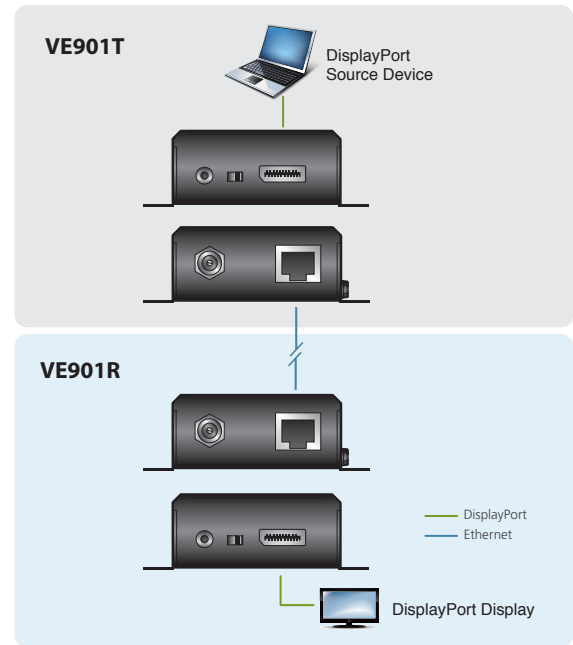

DisplayPort HDBaseT-Lite Extender VE901

- The VE901 DisplayPort HDBaseT-Lite Extender is able to extend a DisplayPort display up to 70 m using a Cat 6 / 6a cable. This combination of ATEN and HDBaseT™ technology supports sharing 4K media up to 40 m away, offering a simple, adaptable, and cost-effective solution for any professional AV installation.

The VE901 DisplayPort HDBaseT-Lite Extender is the perfect solution for professional AV installations that require video signal interference protection, such as in medical and military installations. With its lightweight and easy-to-mount design, and a slip-resistant DC Jack lock mechanism, the VE901 can be installed in a multitude of locations while ensuring peace of mind with its reliability.

Features

- HDBaseT Connectivity – extends a DisplayPort connection up to 70 meters via a single Cat 6/6a cable
- HDBaseT Anti-Jamming – resists signal interference during video transmission using HDBaseT technology
- Featuring 3.3V / 500mA power output for powering auxiliary devices
- Rack-Mountable