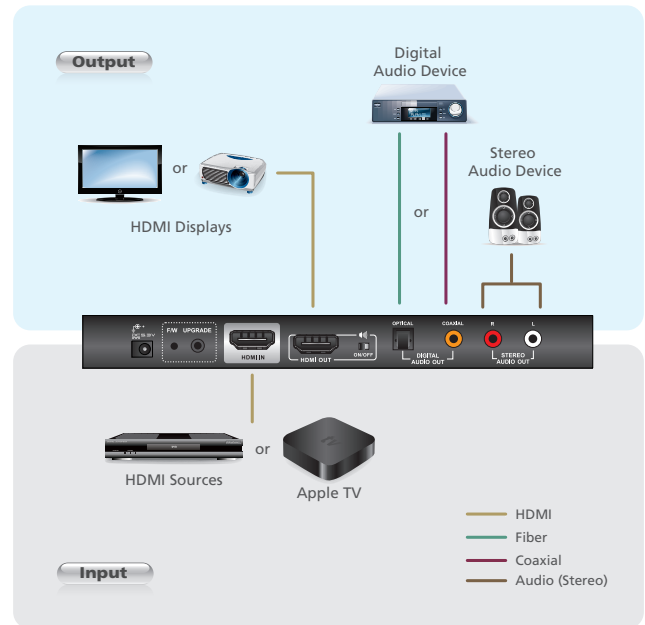

HDMI Repeater Plus Audio De-embedder

VC880

- The VC880 is an HDMI Repeater with an added audio de-embedder that extracts and converts the audio signal from the HDMI input. This means that, as well as the repeated HDMI audio and video signal output, users can choose between analog stereo audio via RCA connectors or digital audio via optical or coaxial connectors as an additional high-quality audio output. With support for 3D TV formats, the VC880 is ideal for users who want to enjoy high-definition video with their choice of high-definition audio output on TVs, projectors, AV receivers or speakers.

Features

- Repeats HDMI input signal up to 15 meters
- Extracts HDMI audio signal and outputs as additional audio source
- Supports optical / coaxial digital audio and analog stereo audio
- HDMI and HDCP compatible
- Super Video Quality – up to 1920x1080 (1080p)
- Firmware upgradable
- 2CH/5.1CH/Auto mode audio channel selection
- 3D Content supported
- Supports Dolby True HD and DTS HD Master Audio
- Supports Audio on/off switch for HDMI output
- Expandable to three levels – provides three levels of audio output from one HDMI source at distances up to 45 m
- Integrates with Apple TV for the perfect home entertainment system

Specifications

Function	VC880
Video Input	
Interfaces	1 x HDMI Type A Female (Black)
Impedance	100 Ω
Video Output	
Interfaces	1 x HDMI Type A Female (Black)
Impedance	100 Ω
Video	
Max. Data Rate	6.75 Gps (2.25 Gbps per Lane)
Max. Pixel Clock	225 MHz
Compliance	HDMI (3D, Deep Color) HDCP-compatible
Max. Resolution	Up to 1920 x 1080
Audio	
Output	1 x HDMI Type A Female (Black); 1 x Toslink (Black); 1 x RCA (Orange); 2 x RCA (Red/White);
Power	
Connectors	1 x DC Jack
Consumption	5.3 VDC, 0.8W
Environmental	
Operating Temperature	0° to 50° C
Storage Temperature	-20° to 60° C
Humidity	0 - 80% RH, Non-condensing
Physical Properties	
Housing	Metal
Weight	0.46 kg
Dimensions (L x W x H)	20.00 x 8.20 x 2.50 cm