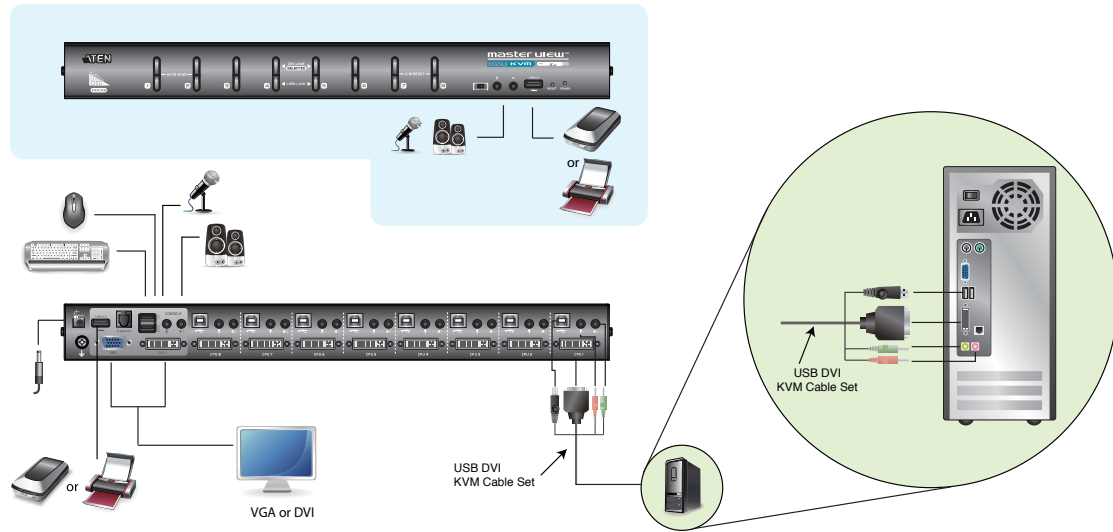

Specifications

Function		CS1768	
Computer Connections	Direct	8	
	Max.	512 (via Cascade)	
Port Selection		OSD, Hotkey, Pushbutton	
Connectors	Console Ports	Keyboard	1 x USB Type A Female (Black)
		Video	1 x HDB-15 Female (Blue) / 1 x DVI-I Female (white)
		Mouse	1 x USB Type A Female (Black)
		Speakers	2 x Mini Stereo Jack Female (Green; 1 x front panel, 1 x rear panel)
		Microphone	2 x Mini Stereo Jack Female (Pink; 1 x front panel; 1 x rear panel)
	KVM Ports	KB / Mouse	8 x USB Type B Female (White)
		Video	8 x DVI-I Female (White)
		Speakers	8 x Mini Stereo Jack Female (Green)
		Microphone	8 x Mini Stereo Jack Male (Pink)
		F/W Upgrade	1 x RJ11 Female (Black)
Power		1 x DC Jack	
USB 2.0 Hub		2 x USB Type A Female (White; 1 x front panel, 1 x rear panel)	
Switches	Port Selection		8 x Pushbutton
	Reset		1 x Semi-recessed Pushbutton
	F/W Upgrade		1 x Slide Switch
LEDs	USB Link		8 (Green)
	On Line / Selected		8 (Orange)
	Power		1 (Dark Green)
Emulation		Keyboard / Mouse	USB
Video		DVI Single Link: 1920 x 1200; VGA: 2048 x 1536	
Scan Interval		1 - 255 Seconds (Default: 5 secs)	
Power Consumption		DC 5.3 V, 3.76 W	
Environment	Operating Temp.		0° to 50° C
	Storage Temp		-20° to 60° C
	Humidity		0 - 80% RH, Non-condensing
Physical Properties	Housing		Metal
	Weight		2.80 kg
	Dimensions (L x W x H)		43.72 x 16.12 x 4.40 cm

ATEN International Co., Ltd.

3F, No.125, Sec. 2, Datong Rd., Sijhih District., New Taipei City 221, Taiwan
Phone: 886-2-8692-6789 Fax: 886-2-8692-6767
www.aten.com E-mail: marketing@aten.com

Publish Date: 09/2016 V3.0

© Copyright 2016 ATEN® International Co., Ltd.
ATEN and the ATEN logo are trademarks of ATEN International Co., Ltd.
All rights reserved. All other trademarks are the property of their respective owners.