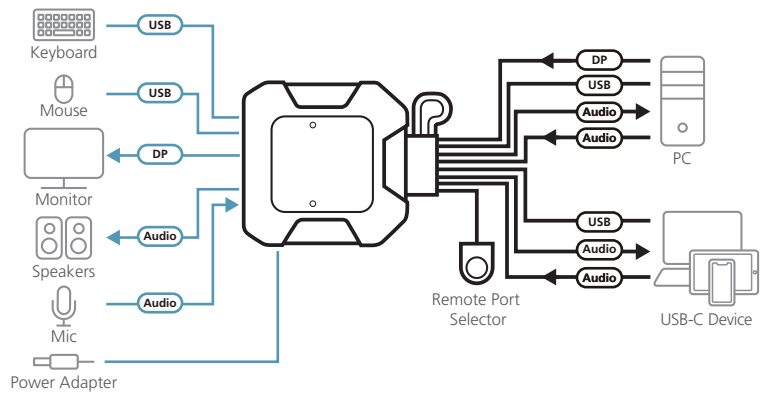

2-Port USB-C DisplayPort Hybrid Cable KVM Switch

CS52DP

The CS52DP 2-Port USB-C DisplayPort Hybrid Cable KVM Switch is a control unit that allows access to a USB-C device and a DisplayPort computer. With the CS52DP, you can quickly and effortlessly switch between two computers by using a convenient remote port selector pushbutton.

The compact CS52DP also brings in vivid 4K viewing quality to lift up work performance. Further advanced features of the CS52DP include the bus-powered mode and no need to install software or configure device. This plug and play switch is ideal for people who need quick control to multitask between a computer and a USB-C device on a desktop in any environment. Moreover, the compact design allows for an efficient and tidy installation, providing an ideal space-saving solution to keep your desk well-organized.

Features

- One KVM console controls one USB DisplayPort computers and one USB-C device
- Superior video quality – up to 4096 x 2160 @ 60 Hz
- Computer selection via remote port selector
- Supports DisplayPort Alternate Mode (DP Alt Mode) which enables the USB connection to carry DisplayPort signals
- DisplayPort 1.2 and HDCP compliant
- Bus-powered – no external power adapter required
- The console USB ports can be used for USB peripheral sharing
- Multiplatform support – Windows, Mac, Linux, Android, and iOS
- No software required
- Hook design for space-saving and organized workstation
- Supports USB hot-plugging