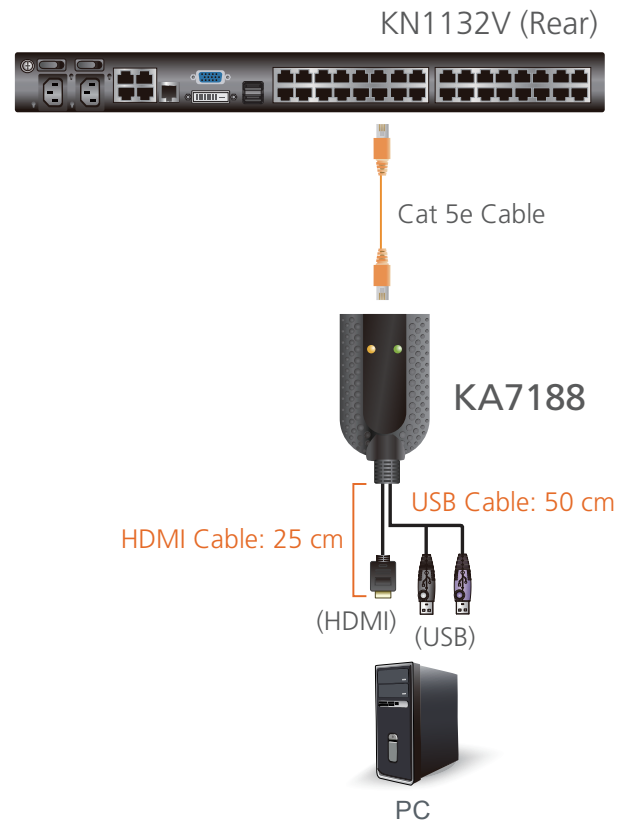

USB HDMI Virtual Media KVM Adapter Cable (Support Smart Card Reader and Audio De-Embedder) KA7188

- The KA7188 KVM Adapter Cable connects a KVM switch to the HDMI video and USB ports of a target computer.* The KA7188 supports HDMI output and provides two USB plugs to connect a target computer for keyboard/mouse, Virtual Media, or Smart Card/CAC Reader functions.**

The KA7188 supports Audio De-Embedder, which extracts the audio from an HDMI signal. More advanced features of KA7188 include the small size and lightweight design, as well as superior signal compensation and delay skew technologies for greatly enhanced video quality.

Features

- Connects a KVM switch to the HDMI video and USB ports of a target computer*
- Supports Audio De-Embedder
- Auto Signal Compensation (ASC), no DIP switch setting needed for different distances
- Keyboard and mouse emulation – keeps your server functioning smoothly when it's disconnected from the switch's KVM port or is relocated to a different KVM port
- Virtual Media Support**
- Smart Card / CAC Reader Support**
- Superior video quality - supports resolution up to 1920 x 1200 (Reduced blanking)***
- Built in ASIC for greater reliability and compatibility
- Compact size
- Firmware upgradeable

***This maximum resolution may vary depending on the transmission distance. For more details, please refer to the product pages of the connected KVM switches.

Specifications

Function	KA7188
Connectors	
Link	1 x RJ-45 Female
Computer	2 x USB Type A Male
	1 x HDMI Male
LEDs	
Link	1 (Green)
Power	1 (Orange)
Physical Properties	
Housing	Plastic
Weight	0.11 kg
Dimensions (L x W x H)	9.10 x 5.60 x 2.14 cm