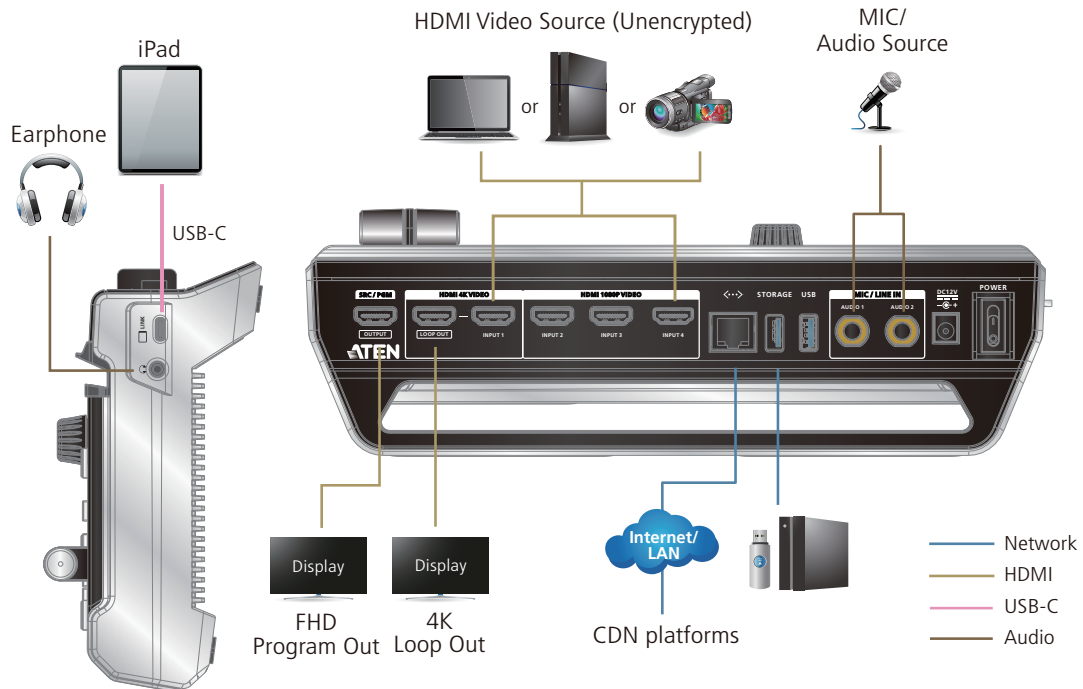

Features

- All-in-one design to simplify streaming workflow—Integrates 1080p video capture, video recorder, video switch, streaming encoder, video converter, video splitter, and audio mixer
- Professional-quality live streaming everywhere – Compatible with every major platform and can livestream to two platforms at the same time from virtually anywhere
- 1080P Recording – Features a media recording that can be used to record a program and save recordings directly to a connected external hard drive or flash drive via USB
- Compact mixer control panel – Switching & mix between multiple video & audio sources with the help of easily identifiable luminous keys
- Intuitive and powerful app – preset up to 8 scenes with custom video layout, preview and full screen program monitoring, real-time editing, transitions in stunning DVE, PbP or PiP visual effects, and graphic and text overlays for a professional finish
- DVE (Digital Video Effect) Video Transition – Including circle drop, window slice, polka dot, circle open, fade, heart, cross hatch and random square.
- Storyboard-like management – quick and smooth transitions control for professional programming during live events
- Audio Management – Multi-channel audio mixing with faders, meters, and balance for every input
- Fanless and optimized thermal air flow system for quiet operation
- Multitask designed handle-stand to enhance portability and ergonomic comfort angle