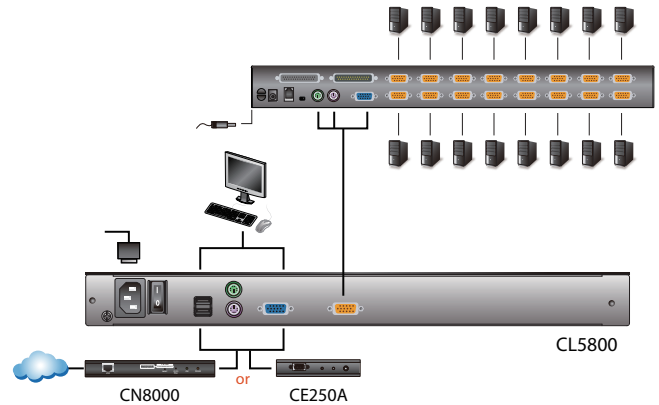

Bracket Type	Size (cm)
Standard Installation – Long	70.0 - 105.0
Easy Installation – Short	57.0 - 70.0
Easy Installation – Long	68.0 - 105.0

Specification

Function	CL5800	
Computer Connections	1	
Console Selection	Hotkey	
Connectors	External Console Keyboard	1 x 6-pin Mini-DIN Female (Purple) 1 x USB Type A Female (Black)
	External Console Video	1 x HDB-15 Female (Blue)
	External Console Mouse	1 x 6-pin Mini-DIN Female (Green) 1 x USB Type A Female (Black)
	KVM Ports	1 x SPHD-18 Female (Yellow)
USB Port	1 x USB Type A Female (Black)	
FW Upgrade	1 x RJ-11	
Power	1 x 3-prong AC Socket	
Reset	1 x Semi-recessed Pushbutton	
Switches	Power	1 x Rocker
	FW Upgrade	1 x Slide
	LCD Power	1 x Pushbutton
	LCD Adjustment	4 x Pushbutton
LEDs	Power	1 (Dark Green)
	LCD Power	1 (Orange)
	Num	1 (Green)
	Lock	Caps 1 (Green) Scroll 1 (Green)
Emulation	Keyboard / Mouse	PS/2; USB
Video		1280 x 1024@75Hz, DDC2B
I/P Rating		100–240VAC; 50–60Hz; 1A
Power Consumption		120V, 22W / 230V, 24W
Environment	Operating Temp.	0–50°C
	Storage Temp.	-20–60°C
	Humidity	0–80% RH Non-condensing
Physical Properties	Housing	Metal
	Weight	14.27 kg
	Dimensions (L x W x H)	48.00 x 68.04 x 4.40m

* The specifications and pictures are subject to change without notice.

ATEN International Co., Ltd.

3F., No.125, Sec. 2, Datong Rd., Sijih District., New Taipei City 221, Taiwan
Phone: 886-2-8692-6789 Fax: 886-2-8692-6767
www.aten.com E-mail: marketing@aten.com

Printed 04/2015 V8.0

© Copyright 2015 ATEN® International Co., Ltd.
ATEN and the ATEN logo are trademarks of ATEN International Co., Ltd.
All rights reserved. All other trademarks are the property of their respective owners.