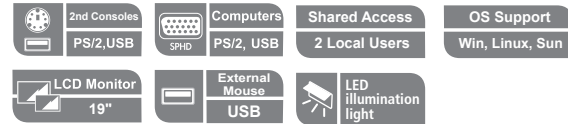

Bracket Type	Size (cm)
Standard Installation – Long	70.0 - 105.0
Easy Installation – Short	57.0 - 70.0
Easy Installation – Long	68.0 - 105.0

Specification

Function	CL5800	
Computer Connections	1	
Console Selection	Hotkey	
Connectors	External Console Keyboard	1 x 6-pin Mini-DIN Female (Purple) 1 x USB Type A Female (Black)
	External Console Video	1 x HDB-15 Female (Blue)
	External Console Mouse	1 x 6-pin Mini-DIN Female (Green) 1 x USB Type A Female (Black)
	KVM Ports	1 x SPHD-18 Female (Yellow)
USB Port	1 x USB Type A Female (Black)	
FW Upgrade	1 x RJ-11	
Power	1 x 3-prong AC Socket	
Reset	1 x Semi-recessed Pushbutton	
Switches	Power	1 x Rocker
	FW Upgrade	1 x Slide
	LCD Power	1 x Pushbutton
	LCD Adjustment	4 x Pushbutton
LEDs	Power	1 (Dark Green)
	LCD Power	1 (Orange)
	Num	1 (Green)
	Lock	Caps 1 (Green) Scroll 1 (Green)
Emulation	Keyboard / Mouse	PS/2; USB
Video		1280 x 1024@75Hz, DDC2B
I/P Rating		100–240VAC; 50–60Hz; 1A
Power Consumption		120V, 22W / 230V, 24W
Environment	Operating Temp.	0–50°C
	Storage Temp.	-20–60°C
	Humidity	0–80% RH Non-condensing
Physical Properties	Housing	Metal
	Weight	14.27 kg
	Dimensions (L x W x H)	48.00 x 68.04 x 4.40m

* The specifications and pictures are subject to change without notice.

ATEN International Co., Ltd.

3F., No.125, Sec. 2, Datong Rd., Sijih District., New Taipei City 221, Taiwan
Phone: 886-2-8692-6789 Fax: 886-2-8692-6767
www.aten.com E-mail: marketing@aten.com

Printed 04/2015 V8.0

© Copyright 2015 ATEN® International Co., Ltd.
ATEN and the ATEN logo are trademarks of ATEN International Co., Ltd.
All rights reserved. All other trademarks are the property of their respective owners.