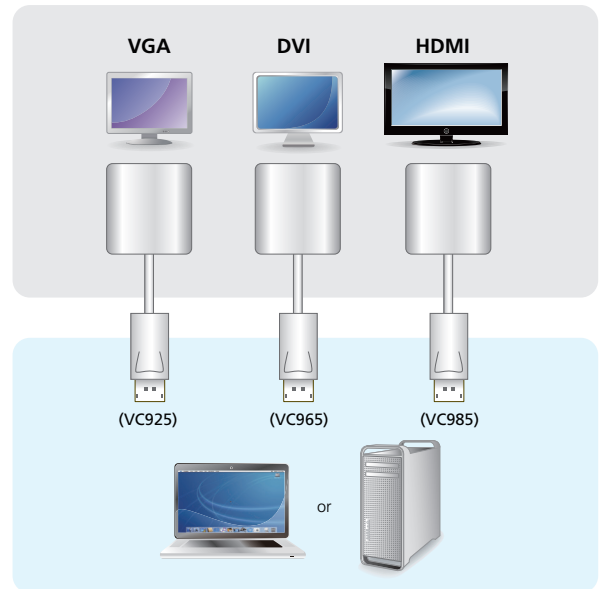

## DisplayPort to VGA/DVI/HDMI Adapter

- The VC925/VC965/VC985 are DisplayPort to VGA/DVI/HDMI adapters, allowing you to connect your device's DisplayPort output to the VGA/DVI/HDMI input of a TV or other display.

The VC925/VC965/VC985 provide a cost-effective yet high performance signal conversion solution. These adapters are therefore perfect for computers and notebooks, supporting display resolutions of up to WUXGA (1920x1200@60Hz).

## Features

- Supports VGA, SVGA, XGA, SXGA, UXGA and resolutions up to 1920x1200 (PC) / 1080p (HDTV)
- Audio Supported (VC985 Only)
- No software or driver installation required

## Specifications

Function	VC925	VC965	VC985
<b>Video Input</b>			
Interface	1 x DisplayPort Male (White)	1 x DisplayPort Male (White)	1 x DisplayPort Male (White)
<b>Video Output</b>			
Interface	1 x HDB-15 Female (Blue)	1 x DVI-I* Female (White) *Only support digital signal transmission	1 x HDMI Type A Female (Black)
<b>Video</b>			
Max. Pixel Clock	165 MHz	165 MHz	165MHz
Max. Resolution	1920 x 1200 @60Hz(PC); 1080p(HDTV)	1920 x 1080 @60Hz	1920 x 1080 @60Hz
Compliance	DP 1.1a	DP 1.1a, DVI 1.1	DP 1.1a
<b>Audio</b>			
Output	NA	NA	1 x HDMI Type A Female (Black)
<b>Environmental</b>			
Operating Temperature	0 - 50 °C		
Storage Temperature	-20-60 °C		
Humidity	0 - 80% RH, Non-Condensing		
<b>Physical Properties</b>			
Housing	Plastic	Plastic	Plastic
Weight	0.04 kg	0.05 kg	0.04 kg
Dimensions (L x W x H)	20.00 x 4.50 x 1.50 cm	20.00 x 4.50 x 1.50 cm	20.00 x 4.50 x 1.50 cm