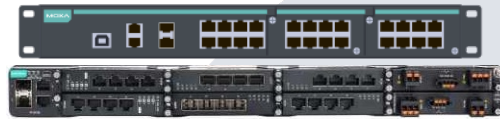

Безопасность с MOXA

Коммутаторы в 19" стойку

ICS/IKS Series
PT-G7000 Series